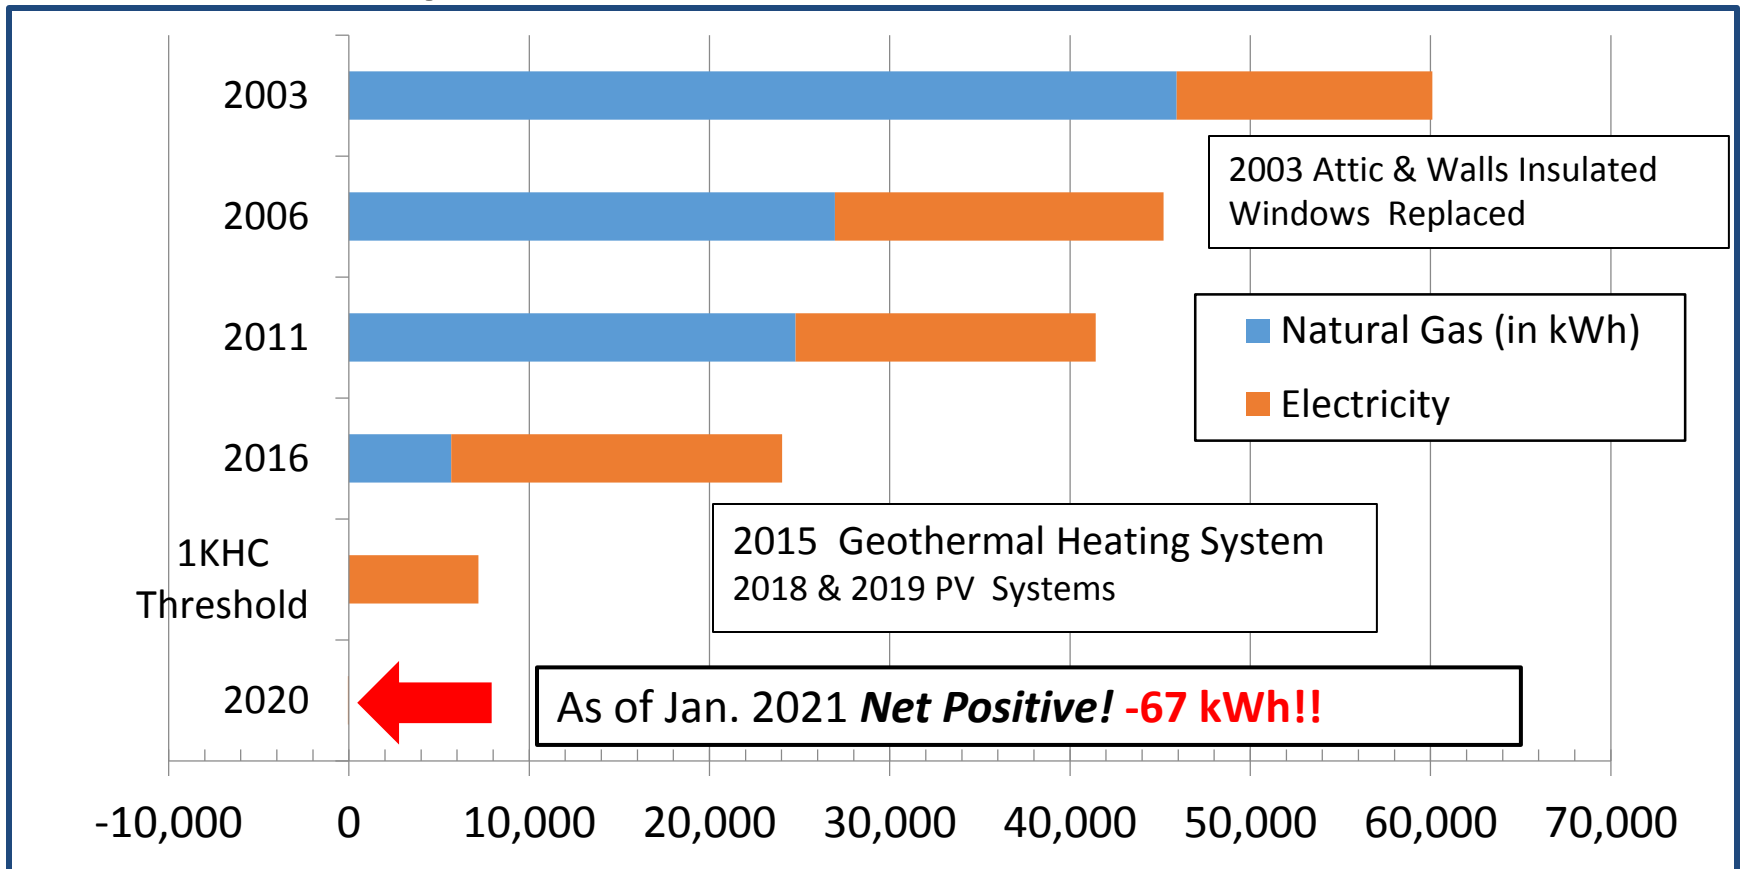

Annual Use Over Time (in kWh) Compared to 1KHC Threshold

1KHC OPTION B Threshold (7178 kWh) is based on these inputs: 1) all electric;
2) 2,294 Ft²; 3) single-family home; 4) 5,171 HDD; 5) 4 in household

NOTE: Energy Use prior to 2020 is for 1 yr. period as of August of each year